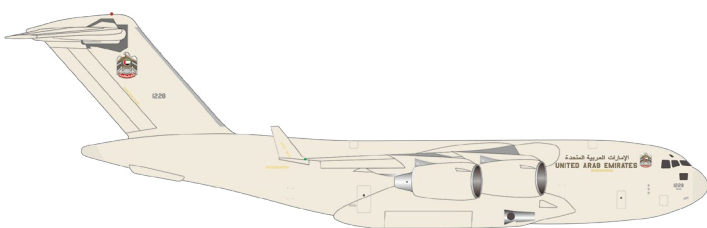

07-08 2026

539050

United Airlines Boeing 787-9 Dreamliner "100 Years" - N61101

↔ 12,6 cm

1/500
44,95 €

07-08 2026

539395

United Arab Emirates Air Force Boeing C-17A Globemaster III - 15th Strategic Airlift Squadron - desert color scheme - 1228